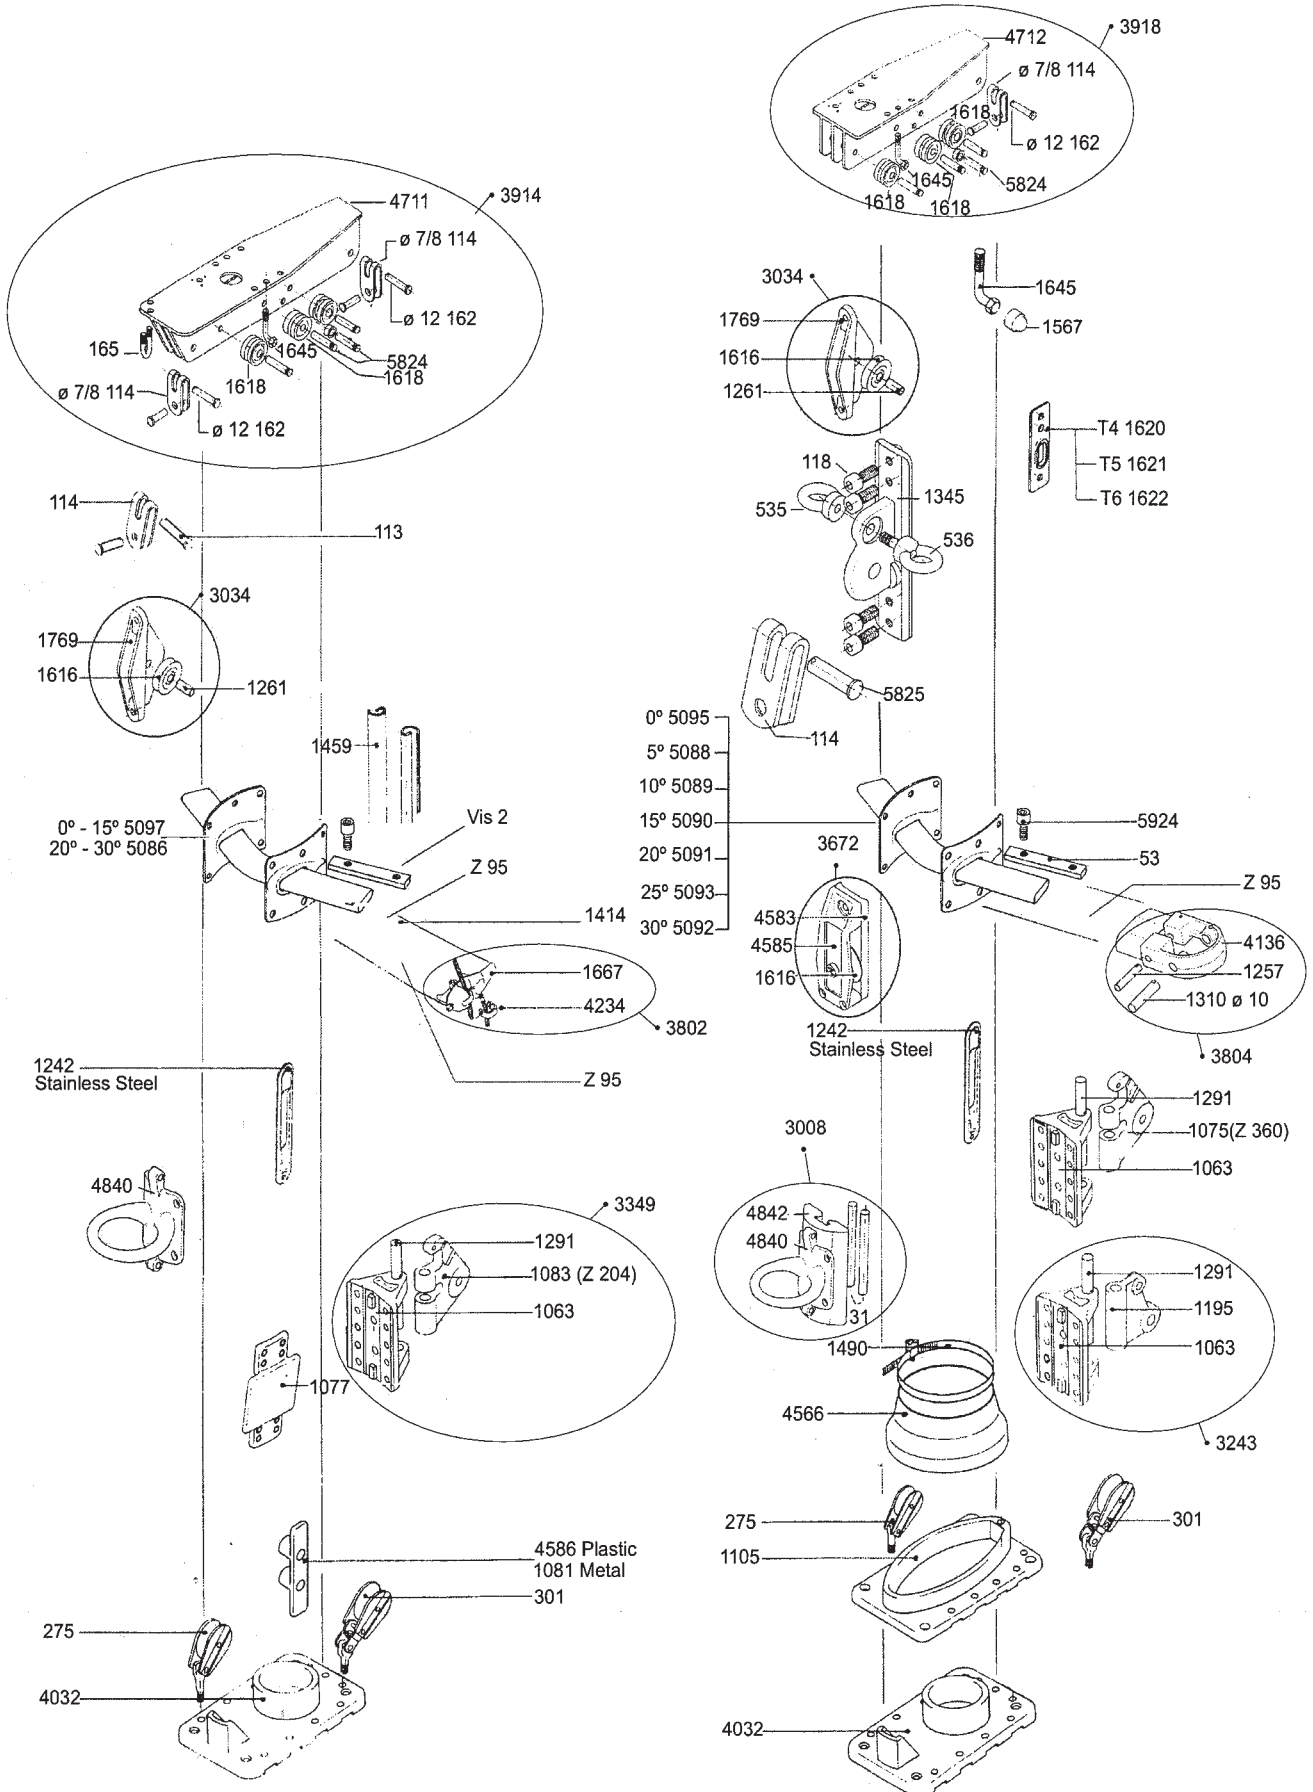

## Z 300 E 7/8

Supplied By: American Rigging Supply, Inc.

# FURLING MASTS

Z 400 E

Z 400 E 7/8