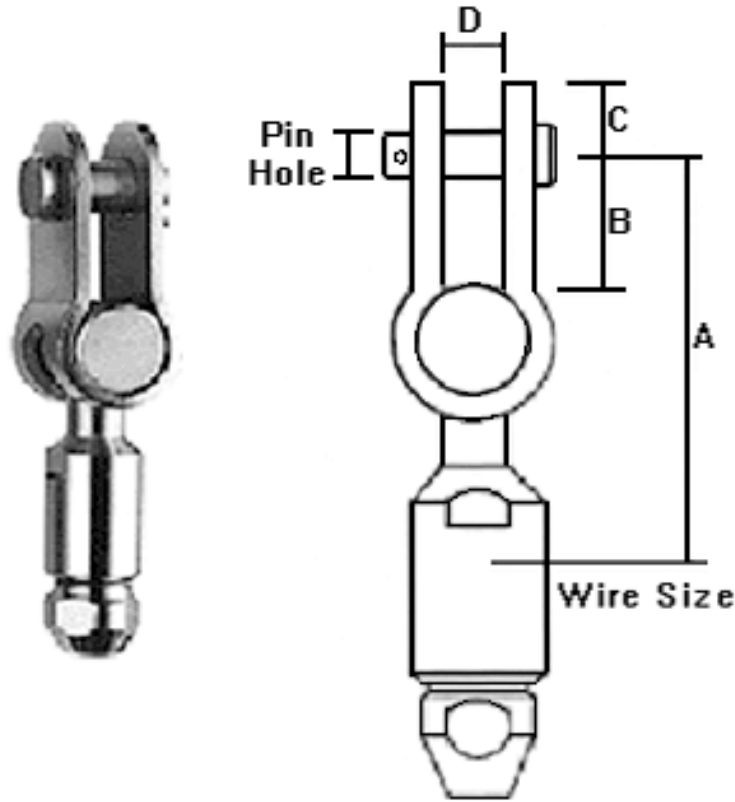

# STA-LOK®

Supplied By American Rigging Supply, Inc.

Part Number	Sta-Lok Number	Wire Size	Pin Hole	A	B	C	D
SLTF0510	150-04	5/32"	5/16"	1-57/64	3/4	3/8	21/64
SLTF0610	150-05-5/16	3/16"	5/16"	2-13/64	13/16	7/16	25/64
SLTF0612	150-05	3/16"	3/8"	2-13/64	13-16	7/16	25/64
SLTF0712	150-55	7/32"	3/8"	2-13/64	13/16	7/16	25/64
SLTF0812	150-06-3/8	1/4"	3/8"	2-13/64	13/16	7/16	25/64
SLTF0816	150-06	1/4"	1/2"	2-19/32	1-3/32	5/8	33/64
SLTF0916	150-07	9/32"	1/2"	2-3/4	1-3/32	5/8	33/64
SLTF1016	150-08	5/16"	1/2"	2-27/32	1-3/32	5/8	33/64
SLTF1020	150-08-5/8	5/16"	5/8"	3-27/64	1-9/32	25/32	41/64
SLTF1220	150-10	3/8"	5/8"	3-27/64	1-9/32	25/32	41/64
SLTF1424	150-11	7/16"	3/4"	4-3/32	1-11/32	1	49-64
SLTF1624	150-12	1/2"	3/4"	4-3/32	1-11/32	1	49/64