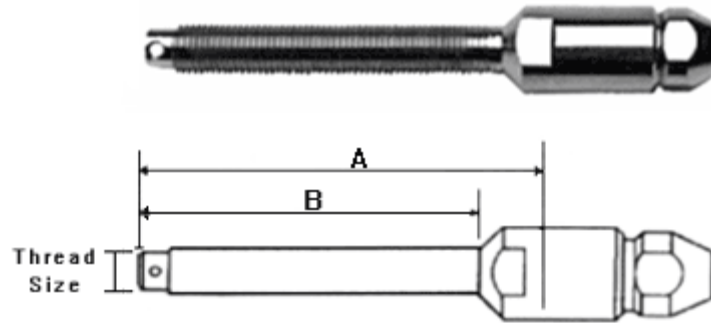

Supplied By American Rigging Supply, Inc.

Part Number	Sta-Lok Number	Wire Size	Thread Size	A	B
SLST0408	136-03	1/8"	1/4"	2-17/32	2-1/32
SLST0508	136-04-1/4	5/32"	1/4"	2-17/32	2-1/32
SLST0510	136-04	5/32"	5/16"	2-7/16	2-1/32
SLST0514	136-04-7/16	5/32"	7/16"	3-13/32	3
SLST0610	136-05-5/16	3/16"	5/16"	2-9/16	2-1/8
SLST0612	136-05	3/16"	3/8"	3-1/16	2-5/8
SLST0614	136-05-7/16	3/16"	7/16"	3-7/16	3
SLST0712	136-55	7/32"	3/8"	3-5/32	2-5/8
SLST0714	136-55-7/16	7/32"	7/16"	3-5/32	3
SLST0716	136-55-1/2	7/32"	1/2"	3-11/16	3-1/4
SLST0812	136-06-3/8	1/4"	3/8"	3-5/32	2-5/8
SLST0814	136-06-7/16	1/4"	7/16"	3-41/64	3
SLST0816	136-06-1/2	1/4"	1/2"	3-11/16	3-1/4
SLST0916	136-07	9/32"	1/2"	3-55/64	3-1/4
SLST1016	136-08	5/16"	1/2"	3-7/8	3-1/4
SLST1020	136-08-5/8	5/16"	5/8"	4-11/32	3-3/4
SLST1220	136-10	3/8"	5/8"	4-3/8	3-3/4
SLST1224	136-10-3/4	3/8"	3/4"	5-1/16	4-17/32
SLST1424	136-11	7/16"	3/4"	5-15/32	4-17/32
SLST1428	136-11-7/8	7/16"	7/8"	6-5/8	5-1/2
SLST1624	136-12	1/2"	3/4"	5-15/32	4-17/32
SLST1628	136-12-7/8	1/2"	7/8"	6-5/8	5-1/2
SLST1828	136-14	9/16"	7/8"	6-11/16	5-1/2
SLST2032	136-16	5/8"	1"	6-3/4	5-1/2
SLST2436	136-19	3/4"	1-1/8"	8-1/16	6-3/4
SLST2840	136-22	7/8"	1-1/4"	11-1/16	8-13/16
SLST3244	136-25	1"	1-3/8"	11-11/16	9-1/8