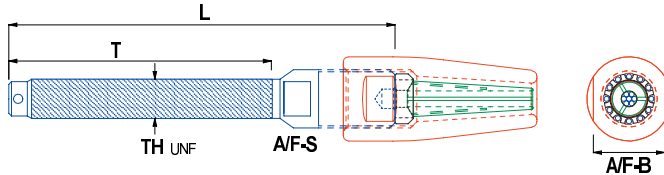

Swageless Compression Terminals

The latest development for compression fittings results in a termination at least as strong as the rated breaking load of the wire rope. The unique star shaped Crown Ring positions and holds the wire strands in place, eliminating the requirement for awkward wire end bending. The shallow angled cone establishes direct mechanical grip on the core and all outer strands. Stainless steel grade EN10088 1.4404 (316) is used on all parts with the exception of the crown ring which is manufactured from Aluminium Bronze. No sealant or packing is required.

Compression Studs

Metric Wire - 3mm to 26mm

PRODUCT CODE	W	TH	T	L	A/F-S	A/F-B	WEIGHT
CTS03	3mm	1/4"	47mm	67mm	6mm	9.5mm	24g
CTS04DS	4mm	1/4"	47mm	67mm	8mm	11mm	35g
CTS04	4mm	5/16"	54mm	76mm	8mm	11mm	42g
CTS05DS	5mm	5/16"	54mm	80mm	9mm	14mm	65g
CTS05	5mm	3/8"	68mm	89mm	9mm	14mm	75g
CTS06DS	6mm	3/8"	68mm	95mm	11mm	17mm	110g
CTS06	6mm	7/16"	75mm	99mm	11mm	17mm	130g
CTS06US	6mm	1/2"	90mm	117mm	11mm	17mm	145g
CTS07	7mm	1/2"	90mm	119mm	14mm	20mm	199g
CTS08DS	8mm	1/2"	90mm	125mm	16mm	22mm	297g
CTS08	8mm	5/8"	100mm	135mm	16mm	22mm	347g
CTS10	10mm	5/8"	100mm	140mm	17mm	26mm	458g
CTS10US	10mm	3/4"	120mm	158mm	19mm	26mm	790g
CTS11	11mm	3/4"	120mm	158mm	19mm	26mm	790g
CTS12	12mm	3/4"	120mm	169mm	22mm	32mm	892g
CTS14	14mm	7/8"	140mm	195mm	24mm	36mm	1379g
CTS16	16mm	1"	160mm	227mm	28mm	40mm	1970g
CTS19	19mm	1 1/8"	180mm	245mm	32mm	44mm	2699g
CTS22	22mm	1 1/4"	200mm	270mm	36mm	52mm	4240g
CTS26	26mm	1 3/8"	220mm	311mm	44mm	64mm	6675g