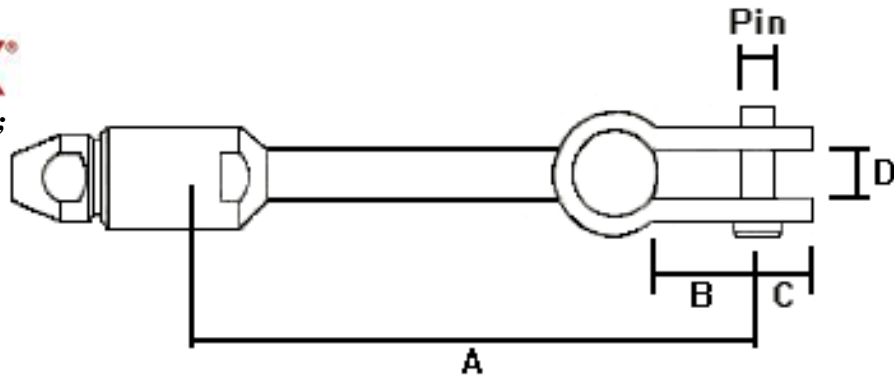

STA-LOK®

*Supplied By;
American
Rigging
Supply, Inc.*

Part Number	Sta-lok Number	Wire Size	Pin Size	A	B	C
SLEYL0612	178-05	3/16	3/8	4-3/16	3-1/4	19/64
SLEYL0712	178-55-3/8	7/32	3/8	4-7/8	3-15/16	3/8
SLEYL0714	178-55	7/32	7/16	4-7/8	3-15/16	3/8
SLEYL0716	178-55-1/2	7/32	1/2	4-7/8	3-15/16	15/32
SLEYL0812	178-06-3/8	1/4	3/8	4-7/8	3-15/16	3/8
SLEYL0816	178-06	1/4	1/2	5-3/4	4-5/8	15/32
SLEYL0916	178-07	9/32	1/2	5-25/32	4-5/8	15/32
SLEYL1016	178-08-1/2	5/16	1/2	5-3/4	4-5/8	15/32
SLEYL1020	178-08-5/8	5/16	5/8	6-5/8	5-1/2	17/32
SLEYL1220	178-10	3/8	5/8	6-27/32	5-1/2	17/32
SLEYL1424	178-11	7/16	3/4	10	8-1/8	3/4
SLEYL1624	178-12	1/2	3/4	10	8-1/8	3/4

STA-LOK®

Supplied By;
American
Rigging
Supply, Inc.

Part No.	Sta-Lok Part No.	Wire Size	Pin Hole	A	B	C	D
SLTFL0510	179-04	5/32"	5/16"	3-7/8	3/4	3/8	21/64
SLTFL0612	179-05	3/16"	3/8"	4-3/4	13/16	7/16	25/64
SLTFL0712	179-55	7/32"	3/8"	4-27/32	13/16	7/16	25/64
SLTFL0812	179-06-3/8	1/4"	3/8"	4-27/32	13/16	7/16	25/64
SLTFL0816	179-06	1/4"	1/2"	5-17/32	1-3/32	5/8	33/64
SLTFL0916	179-07	9/32"	1/2"	5-27/32	1-3/32	5/8	33/64
SLTFL1016	179-08	5/16"	1/2"	6-17/32	1-3/32	5/8	33/64
SLTFL1020	179-08-5/8	5/16"	5/8"	7-13/16	1-9/32	25/32	41/64
SLTFL1220	179-10	3/8"	5/8"	8-13/32	1-9/32	25/32	41/64
SLTFL1424	179-11	7/16"	3/4"	11-3/32	1-11/32	1	49/64
SLTFL1624	179-12	1/2"	3/4"	11-3/32	1-11/32	1	49/64