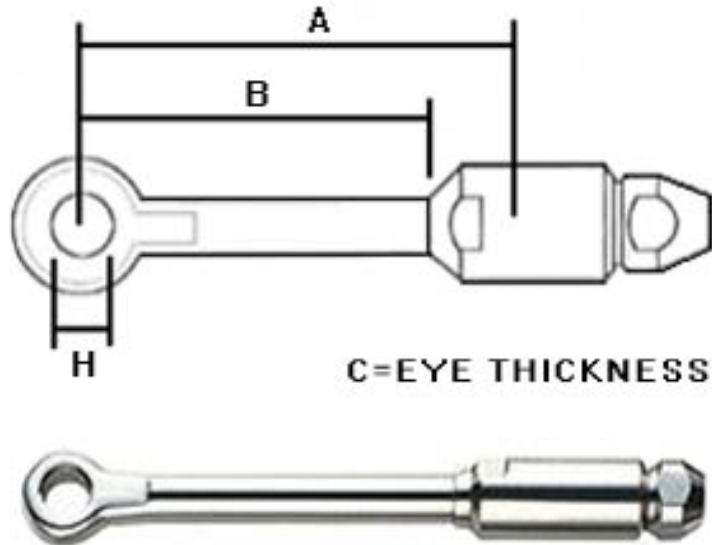

STA-LOK®

*Supplied By;
American Rigging Supply, Inc.*

Part Number	Sta-Lok Number	Wire Size	C (Thread Size)	A	B
SLSTL0510	176-04	5/32	5/16"	5-9/16	2-1/8
SLSTL0610	176-05-5/16	3/16	5/16"	6-1/16	2-1/8
SLSTL0612	176-05	3/16	3/8"	6-9/16	2-5/8
SLSTL0712	176-55	7/32	3/8"	7-3/32	2-5/8
SLSTL0714	176-55-7/16	7/32	7/16"	7-27/64	3
SLSTL0812	176-06-3/8	1/4	3/8"	7-3/32	2-5/8
SLSTL0816	176-06	1/4	1/2"	8-7/8	3-1/4
SLSTL0916	176-07	9/32	1/2"	8-7/8	3-1/4
SLSTL1016	176-08	5/16	1/2"	8-7/8	3-1/4
SLSTL1020	176-08-5/8	5/16	5/8"	10-11/16	3-3/4
SLSTL1220	176-10	3/8	5/8"	10-23/32	3-3/4
SLSTL1424	176-11	7/16	3/4"	13-3/8	4-17/32
SLSTL1624	176-12-3/4	1/2	3/4"	13-3/8	4-17/32
SLSTL1628	176-12-7/8	1/2	7/8"	14	5-1/2

STA-LOK®

*Supplied By;
American
Rigging
Supply, Inc.*

Part Number	Sta-lok Number	Wire Size	Pin Size	A	B	C
SLEYL0612	178-05	3/16	3/8	4-3/16	3-1/4	19/64
SLEYL0712	178-55-3/8	7/32	3/8	4-7/8	3-15/16	3/8
SLEYL0714	178-55	7/32	7/16	4-7/8	3-15/16	3/8
SLEYL0716	178-55-1/2	7/32	1/2	4-7/8	3-15/16	15/32
SLEYL0812	178-06-3/8	1/4	3/8	4-7/8	3-15/16	3/8
SLEYL0816	178-06	1/4	1/2	5-3/4	4-5/8	15/32
SLEYL0916	178-07	9/32	1/2	5-25/32	4-5/8	15/32
SLEYL1016	178-08-1/2	5/16	1/2	5-3/4	4-5/8	15/32
SLEYL1020	178-08-5/8	5/16	5/8	6-5/8	5-1/2	17/32
SLEYL1220	178-10	3/8	5/8	6-27/32	5-1/2	17/32
SLEYL1424	178-11	7/16	3/4	10	8-1/8	3/4
SLEYL1624	178-12	1/2	3/4	10	8-1/8	3/4