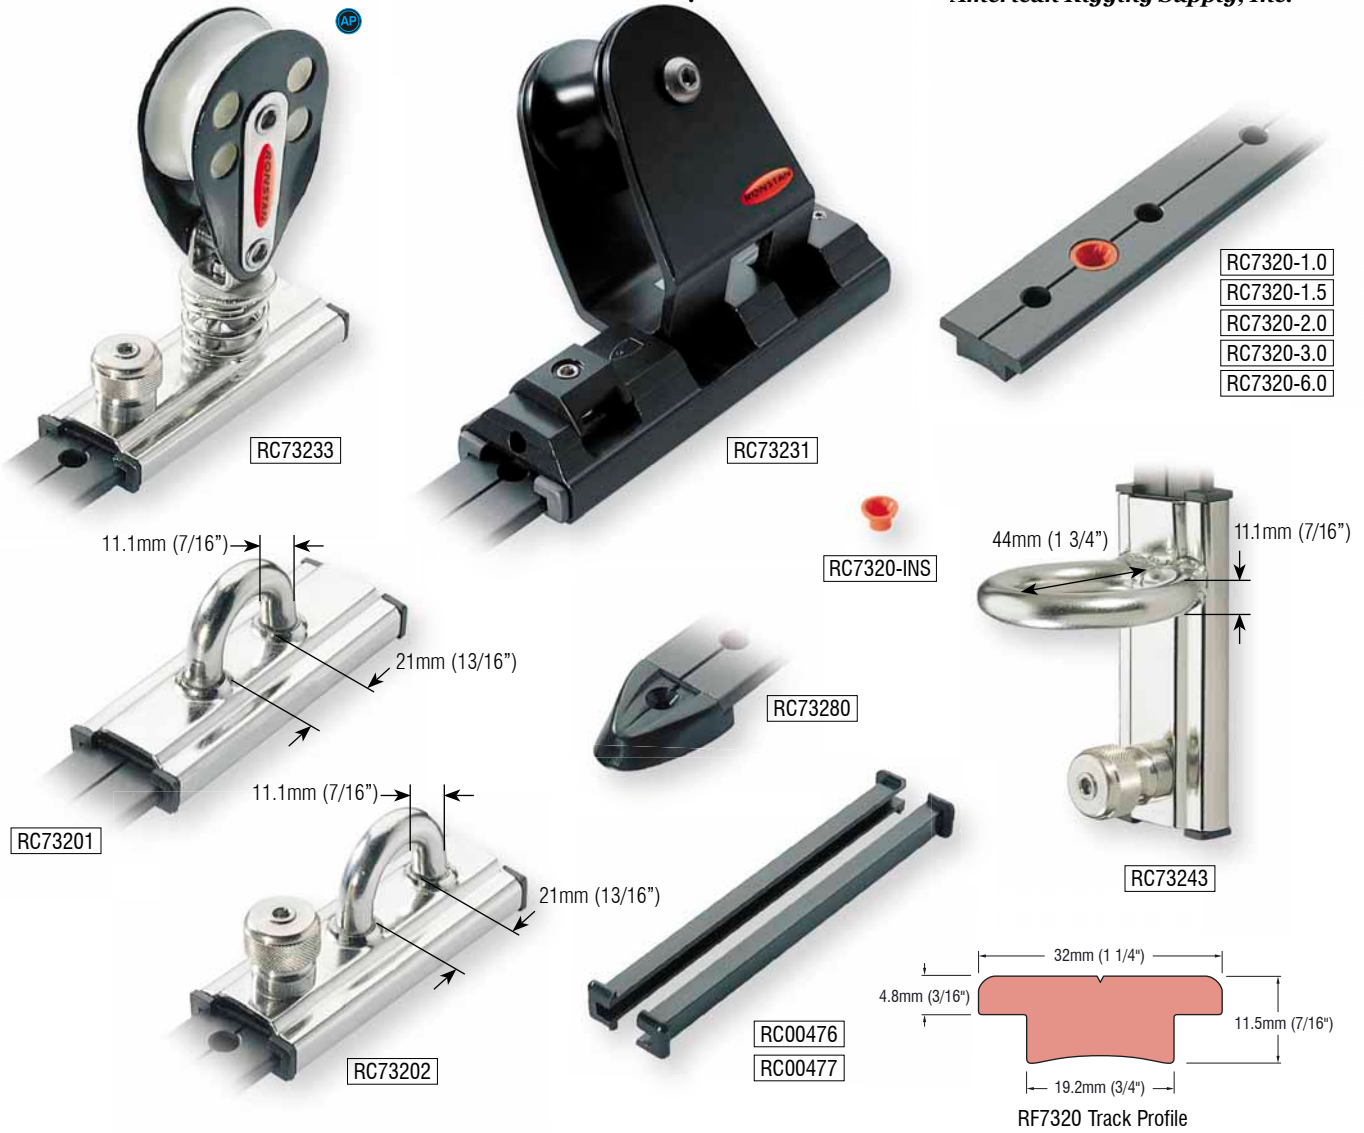

FEATURES

- ▶ Low profile and light weight, T-track is a simple, reliable system for adjustable sheet leads and spinnaker pole systems.
- ▶ Stainless steel slides have low friction liners and spring-loaded plunger pins for fast, positive positioning.
- ▶ Stand-up blocks on slide provide optimum alignment and low profile lead. The modular RC72539 slide accepts Series 40 and 50 single blocks.
- ▶ Jib leads for 25mm (1") T-track are typically used on boats up to 8 metres (26 feet).
- ▶ Track not suitable for curving.

MATERIALS

- ▶ Anodised aluminium alloy track.
- ▶ Grade 316 stainless steel slide bodies.
- ▶ U.V. stabilised Acetal sheaves.
- ▶ Nylon slide liners.

▶ **TRACK FASTENINGS** – 5mm (3/16") countersunk fasteners at 100mm (3 15/16") centres ▶ **STOP HOLES** – 50mm (1 31/32") centres

* Silver track available - Order as RCxxxxxS

- RC7320-1.0
- RC7320-1.5
- RC7320-2.0
- RC7320-3.0
- RC7320-6.0

FEATURES

- ▶ RC73232 jib sheet car has a spring hinge for alignment of stirrup with sheet load.
- ▶ Jib sheet leads suit boats to 12m (40').
- ▶ RC73231 genoa car can accommodate two sheets for easy headsail changes, and has a plunger stop that can be locked in the "up" position.